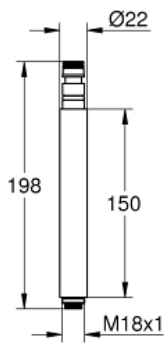

RETRO-FIT SYSTEM
6" Height Extension

MODEL # 26464000

Pure Freude
an Wasser

GROHE

Product Description:
RETRO-FIT SYSTEM
6" Height Extension

Standard Specification:

- GROHE StarLight finish

Applicable Codes & Standards:

- ASME A112.18.1/CSA B125.1
- US Federal and State material regulations
- LOGO CEC

Color:

- 26464000 StarLight Chrome